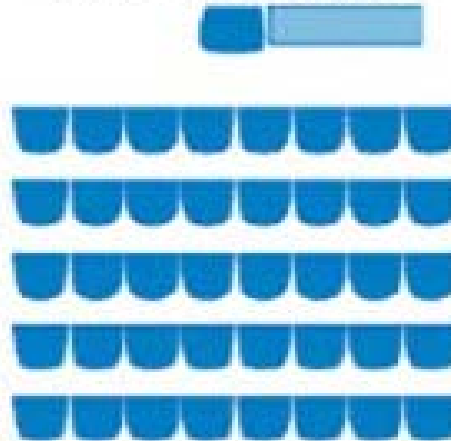

Meeting / Event Set up examples below (but limited to those below):

Classroom style

Seminar Style

Banquet style

Chevron style

Conference table

U-shape

Hollow square

Classroom style

Theatre style

Workshop style

***Also known as **Seminar style**

***Also known as **Lunch room style** (table can go North / South or East / West)